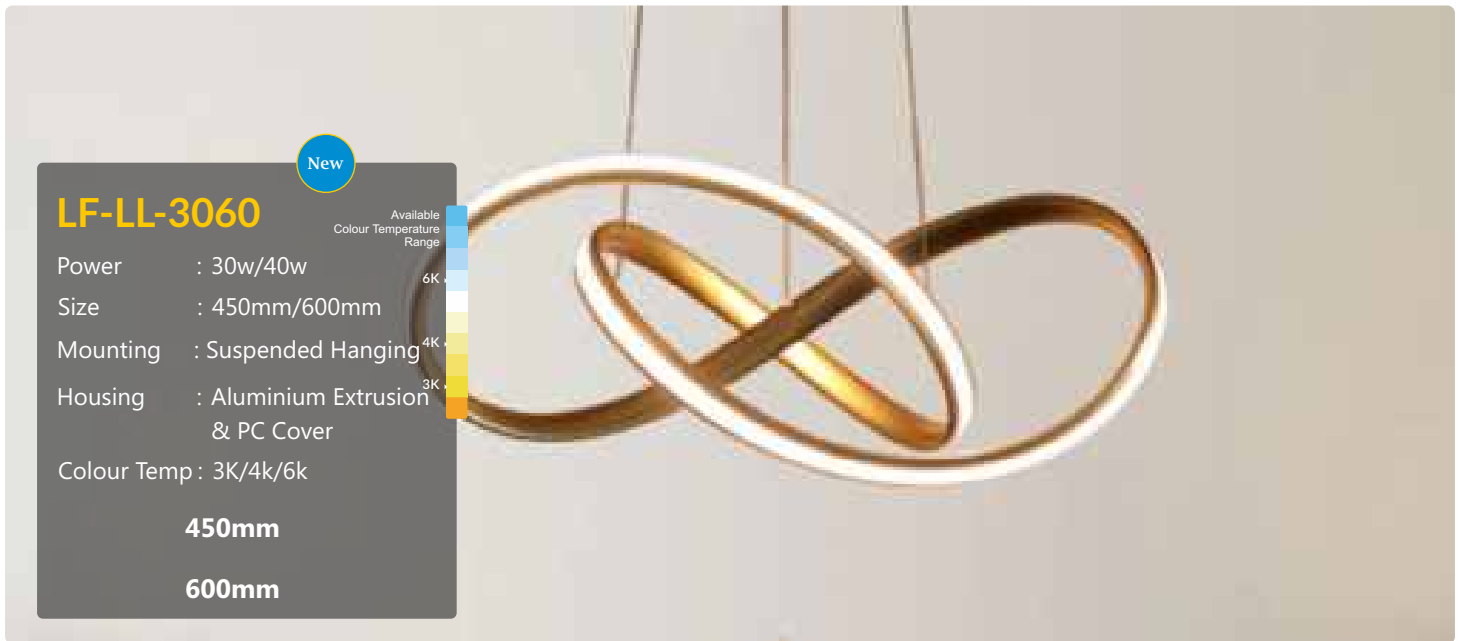

LF-LL-3060

Power : 30w/40w
Size : 450mm/600mm
Mounting : Suspended Hanging
Housing : Aluminium Extrusion & PC Cover
Colour Temp : 3K/4k/6k

450mm
600mm