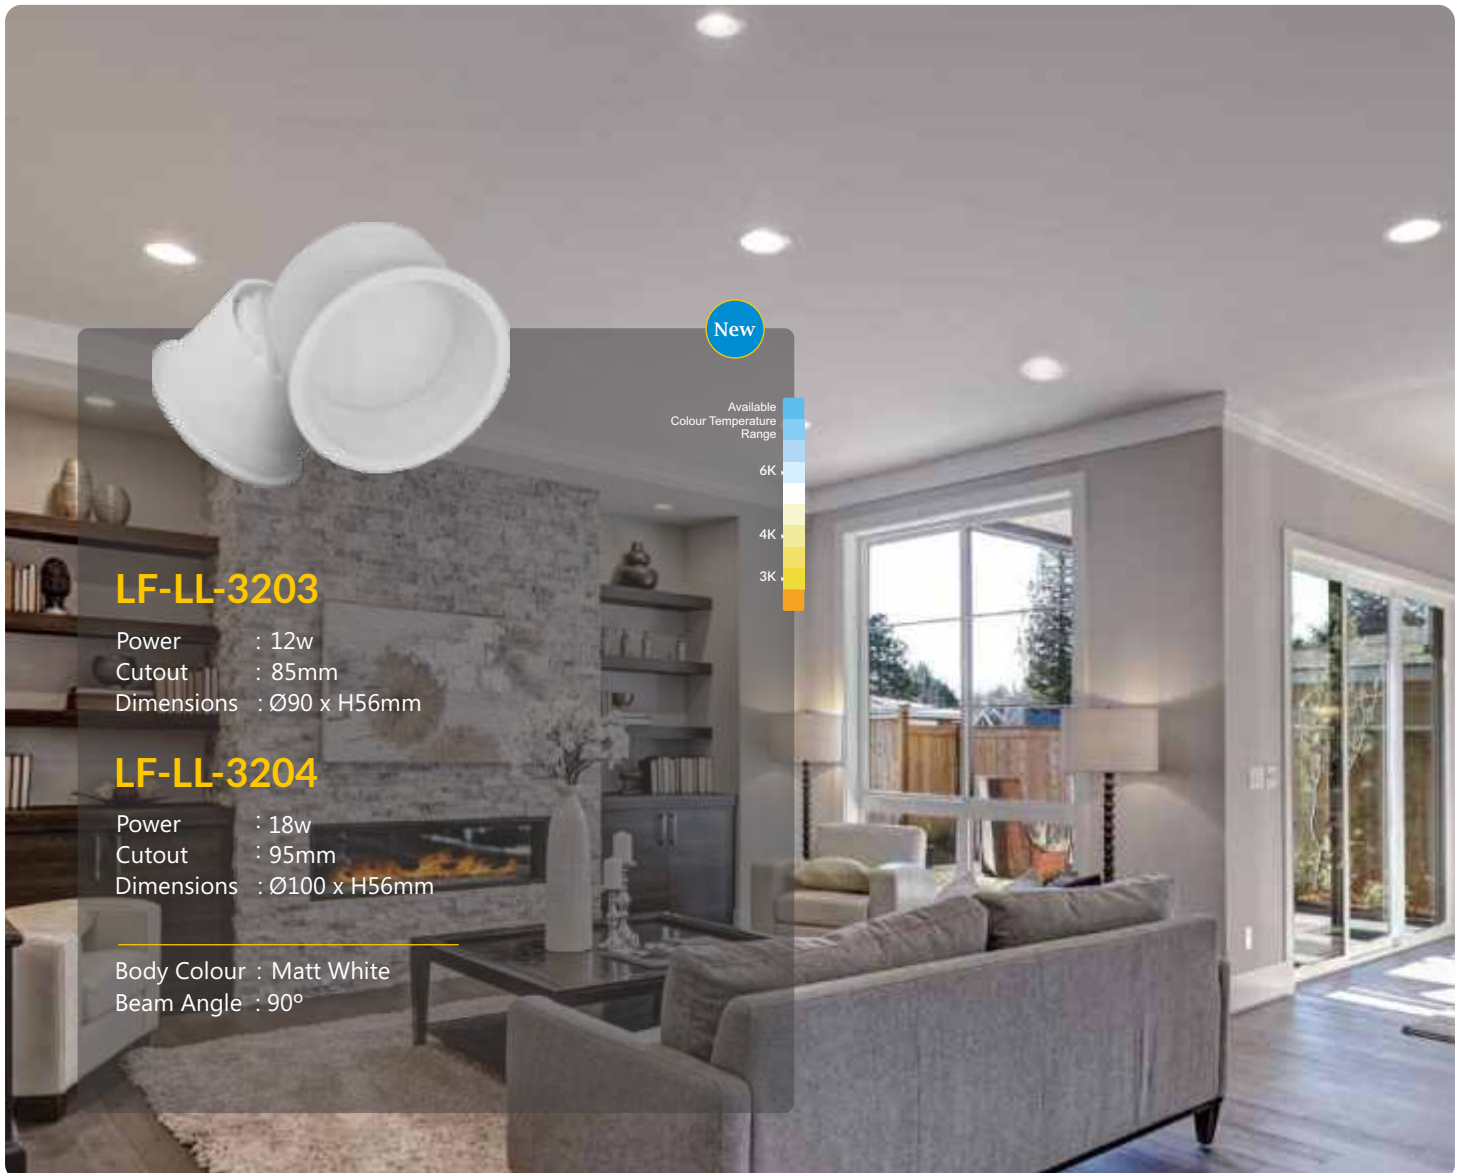

COMPACT DEEP RECESSED SMD DOWNLIGHTS

New

LF-LL-3203

Power : 12w
Cutout : 85mm
Dimensions : Ø90 x H56mm

LF-LL-3204

Power : 18w
Cutout : 95mm
Dimensions : Ø100 x H56mm

Body Colour : Matt White
Beam Angle : 90°