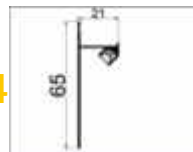

LF-LL-1794

Skirting Profile

Size : 65x21mm

Body Colour : Matt Aluminium
Standard
Length : 2 mtrs