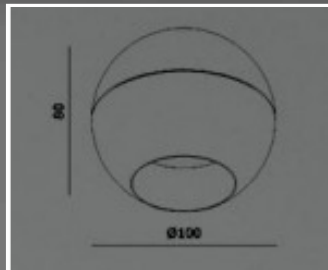

## LF-LL-2930

Power : 11w  
 Cutout : Ø28mm  
 Size : 60.5 x 60.5mm

Body Colour : White/Gold-Black  
 Beam Angle : 24°  
 Colour Temp : 3K/4K  
 Light Source : Cree

Spl Offer