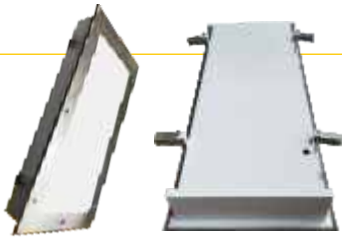

CLEAN ROOM LUMNAIRES

New

Available Colour Temperature Range

6K

4K

3K

LF-LL-3207

Power : 36w
Cutout : 300 x 600mm

Material : Powder coated White
Housing : CRCA 0.50
Outer Frame : CRCA 0.8
Light Source : Bridgelux
Diffuser : PMMA
Driver : Fullham