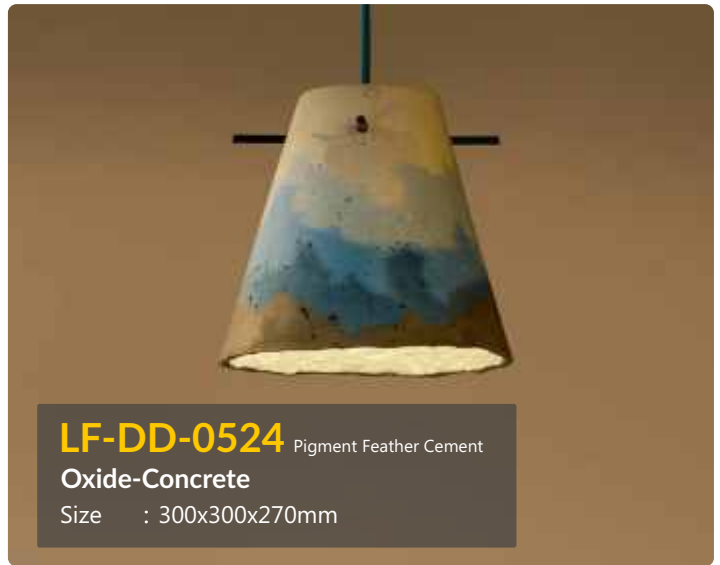

LF-DD-0524 Pigment Feather Cement
Oxide-Concrete
Size : 300x300x270mm