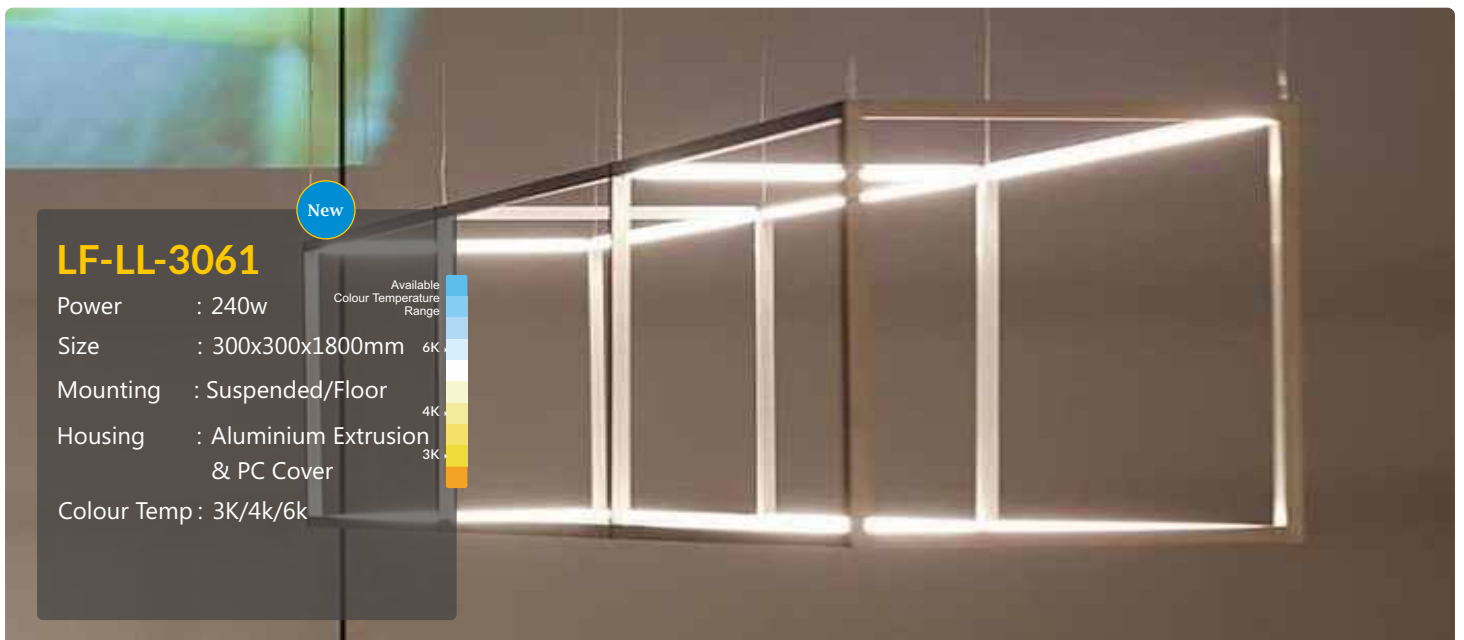

LF-LL-3061

Power : 240w
Size : 300x300x1800mm
Mounting : Suspended/Floor
Housing : Aluminium Extrusion & PC Cover
Colour Temp : 3K/4k/6k