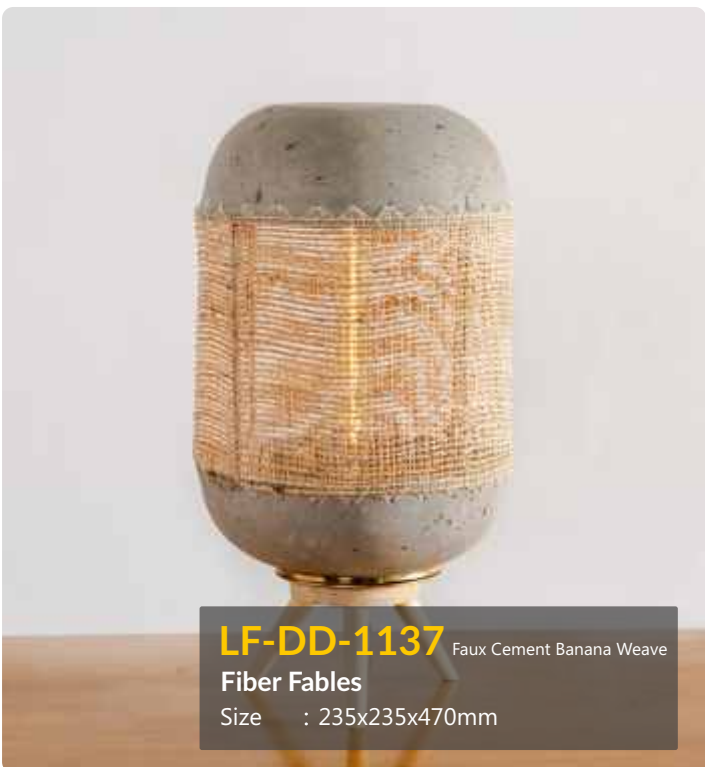

Cork

Size : 240x410x1570mm

**LF-DD-1137** Faux Cement Banana Weave

Fiber Fables

Size : 235x235x470mm

**LF-DD-1569** Clover Dahlia

Banana Paper

Size : 900x600mm