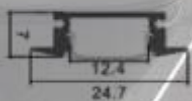

LF-LL-1784

Recessed Profile

Size : 24.7x7mm

Application : 17mm Recessed
Body Colour : Matt Aluminium
Standard
Length : 2 mtrs