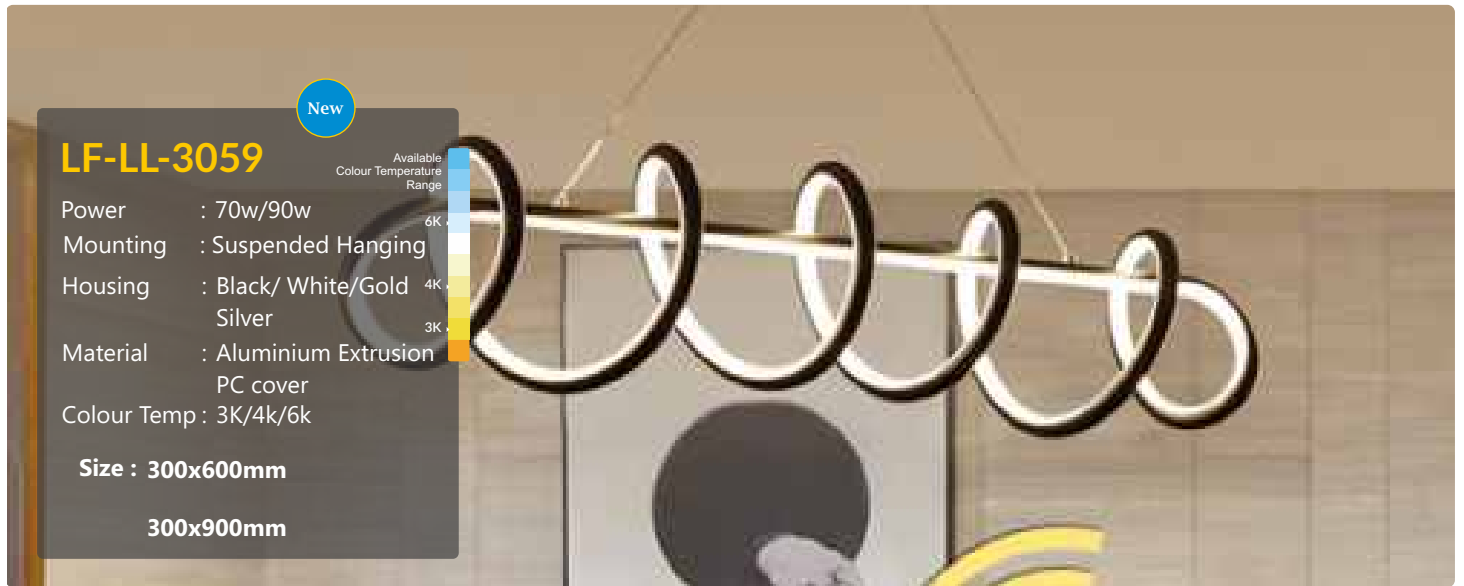

# DECORATIVE LIGHTS

**LF-LL-3059**

Power : 70w/90w  
 Mounting : Suspended Hanging  
 Housing : Black/ White/Gold Silver  
 Material : Aluminium Extrusion  
 PC cover  
 Colour Temp : 3K/4k/6k

**Size : 300x600mm**  
**300x900mm**