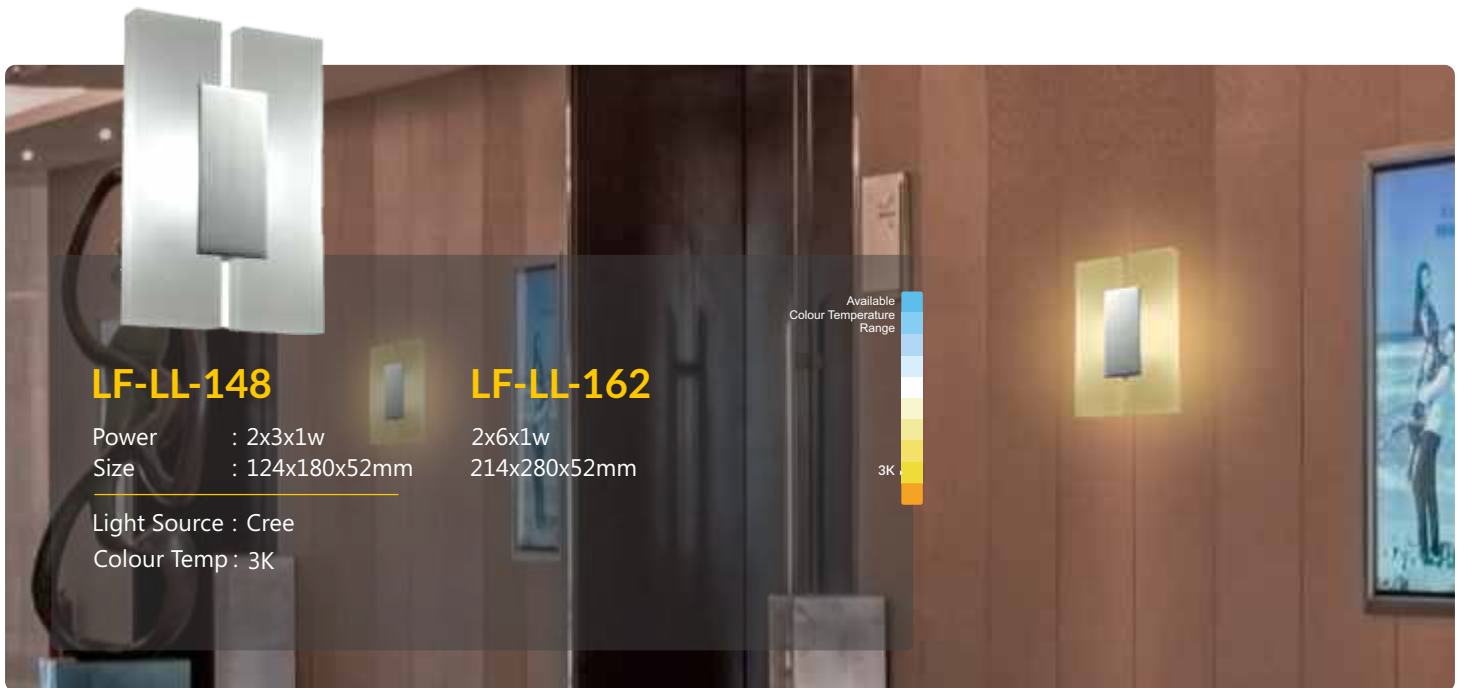

LF-LL-148

Power : 2x3x1w
Size : 124x180x52mm

Light Source : Cree
Colour Temp : 3K

LF-LL-162

Power : 2x6x1w
Size : 214x280x52mm

Available
Colour Temperature
Range