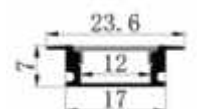

LF-LL-1798

Recessed Black Profile

Size : 24.7x7mm

Application : 17mm Surface
Body Colour : Matt Black
Standard
Length : 2 mtrs