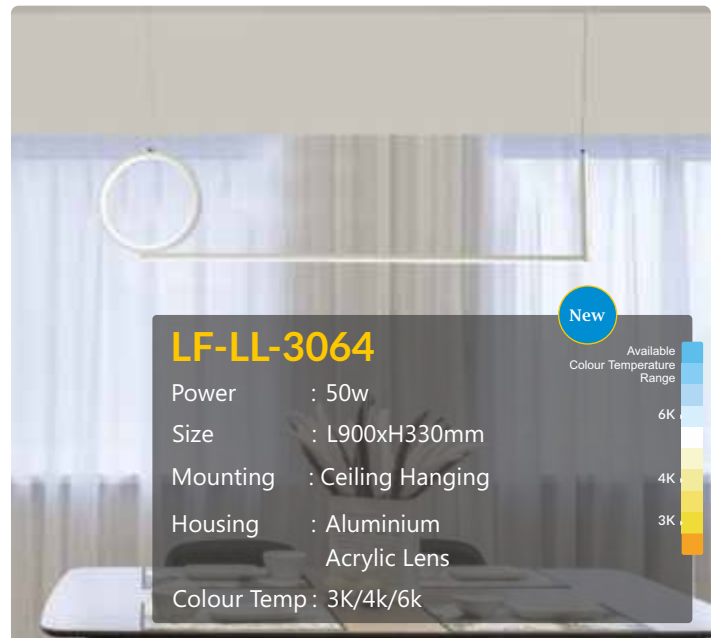

LF-LL-3064

Power : 50w
Size : L900xH330mm
Mounting : Ceiling Hanging
Housing : Aluminium
Acrylic Lens
Colour Temp : 3K/4k/6k

New