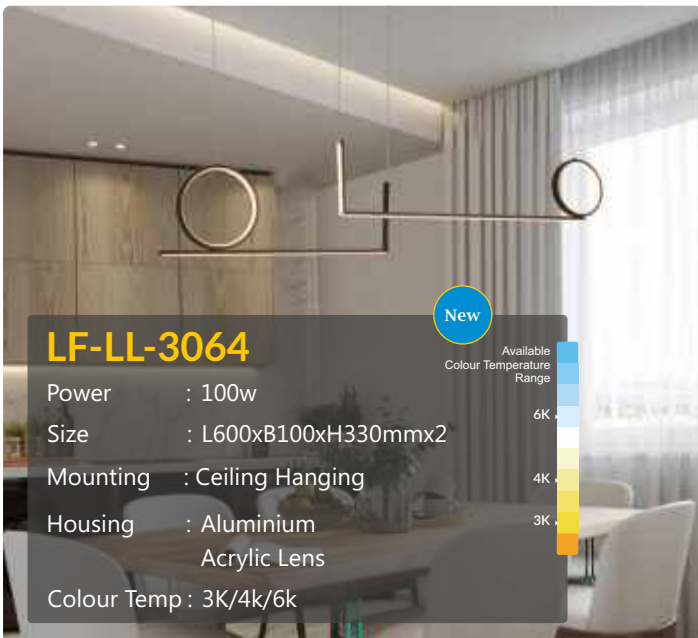

LF-LL-3064

Power : 100w
Size : L600xB100xH330mmx2
Mounting : Ceiling Hanging
Housing : Aluminium
Acrylic Lens
Colour Temp : 3K/4k/6k

New