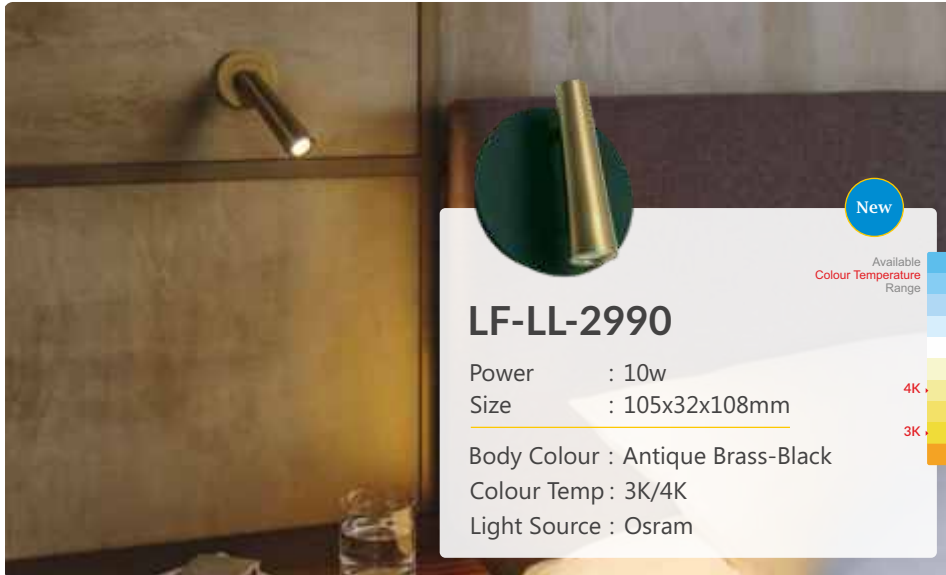

SIDE READING LIGHTS

Available Colour Temperature Range

LF-LL-1857

Power : 3w
Size : 140x32mm

Body Colour : Antique Copper
Antique Gold - Black
Light Source : Cree
Colour Temp : 3K

3K

Available Colour Temperature Range

LF-LL-1860

Power : 3w
Size : 60x60x430mm

Body Colour : Antique Brass
Light Source : Cree
Colour Temp : 3K

3K

Spl Offer

Available Colour Temperature Range

LF-LL-630

Power : 3w

Body Colour : White
Light Source : Cree
Colour Temp : 4K

4K

New

Available Colour Temperature Range

LF-LL-2990

Power : 10w
Size : 105x32x108mm

Body Colour : Antique Brass-Black
Colour Temp : 3K/4K
Light Source : Osram

4K

3K

Spl Offer

Available Colour Temperature Range

LF-LL-1208

Power : 1x3w

Body Colour : Champagne Gold
Colour Temp : 3K
Light Source : Osram

3K

COMMERCIAL PENDANT LIGHTS

Available Colour Temperature Range

LF-LL-734

Power : 7w
Size : 120x1370mm

Body Colour : White
Light Source : Lumileds
Colour Temp : 3K

3K

Available Colour Temperature Range

LF-LL-892

Power : 3x4.5w
Size : 300x1200mm

Body Colour : White
Light Source : Cree
Colour Temp : 3K

3K

Available Colour Temperature Range

LF-LL-895

Power : 4.5w
Size : 145x1200mm

Body Colour : White
Light Source : Cree
Colour Temp : 3K

3K