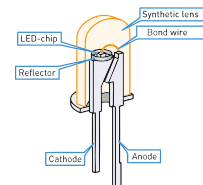

LED DRIVER by Luminac

6. Light Emitting Diode (LED)

A solid-state semiconductor device converting electrical energy directly into light.

7. Colour Rendering Index (CRI)

Colour rendering index ranges from 0-100, measures a light source's ability to reproduce the color of various objects being lit by a reference light source, black body radiator (CRI=100)

8. Kelvin

The unit of measurement of colour temperature and correlated colour temperature.

9. Tunable & Dimmable

LEDs are completely/fully dimmable, in fact LED life enhances when dim. Generally LED can be dimmed with PWM technique and 4 dimming protocol available in market detail below.

- A. Triac / Phase cut dimmable (Leading OR trailing edge dimmable)
- B. 1-10V DC Analogue dimming
- C. DSI dimming – Digital signal interface or can be dim via push button individual or in group.
- D. DALI dimming – Digitally address lighting interface.

10. IES

Derives from the acronym for the Illuminating Engineering Society of North America (IESNA). IES files are assigned the file extension ".ies". Used by lighting designers to model the illumination performance of a lighting scheme using commercial lighting design software. An IES file is commonly referred to as "photometric data" for a luminaire.