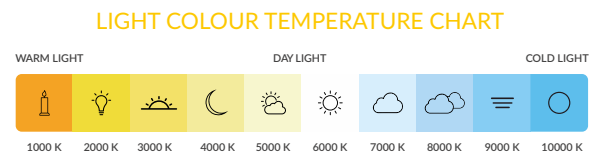

**1. Lumen {Unit: lm}**

Lumen is the international (SI) unit of luminous flux, a measure of overall light emitted by a light source.

**2. Beam Angle {Unit: degree}**

Beam angle is the angle between two directions for which the luminous intensity is 50% of the maximum intensity as measured in a plan through the nominal beam centerline. Beam angle of a bulb gives an idea of how the light beam spreads away from the beam center.

**3. Light Colour Temperature {Unit: Kelvin}**

A black-Body radiator will have a different color when it is heated up to different temperatures (in Kelvin). The temperature at which the heated black-body radiator matches the color of the light source is the color temperature of the light source.