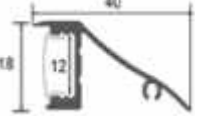

LF-LL-1792

Wall washer

Size : 40.8x18mm

Body Colour : Matt Aluminium
Standard
Length : 2 mtrs