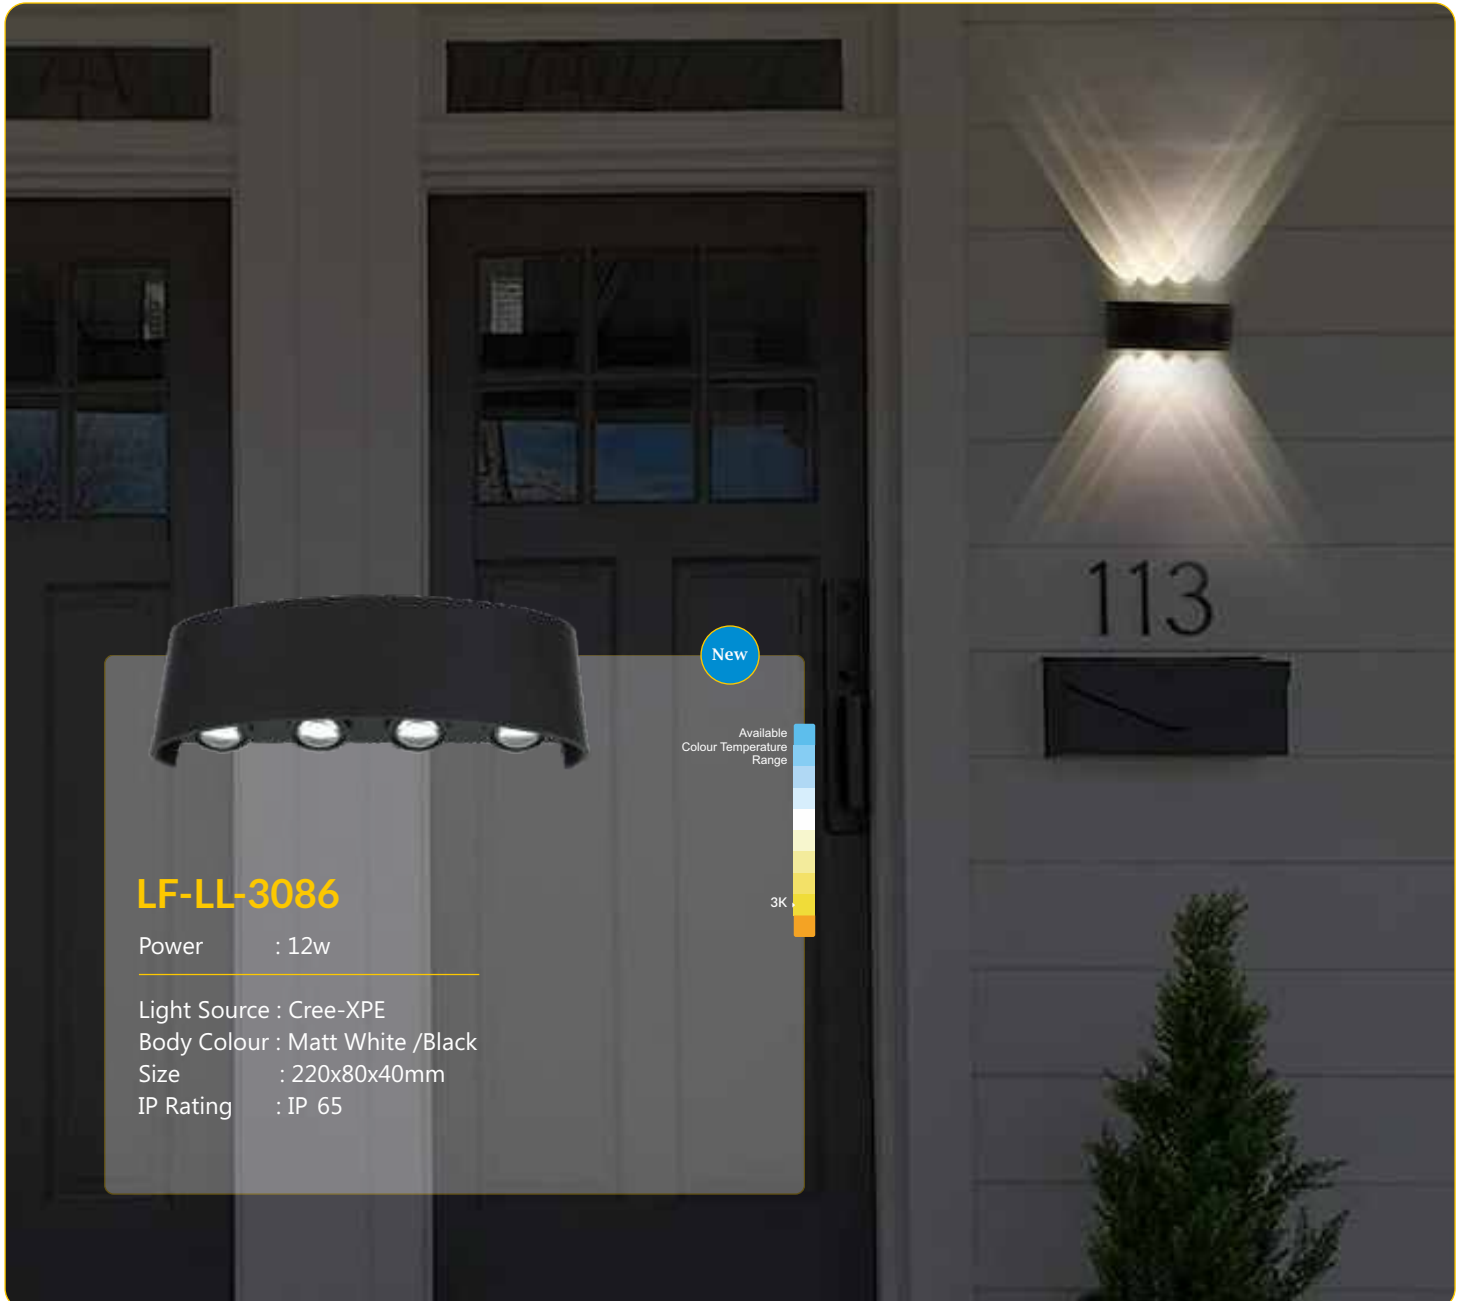

New

Available
Colour Temperature
Range

3K

LF-LL-3086

Power : 12w

Light Source : Cree-XPE
Body Colour : Matt White /Black
Size : 220x80x40mm
IP Rating : IP 65