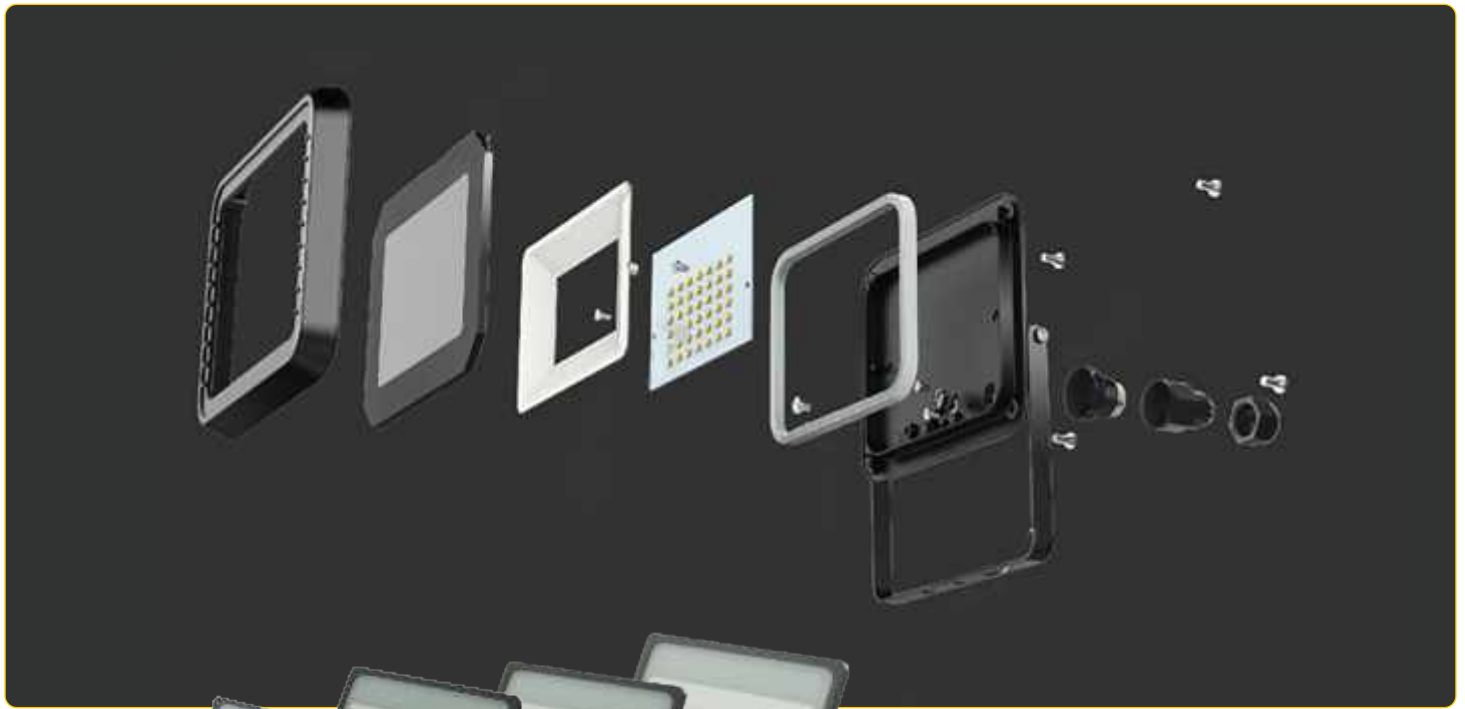

10KV Surge Protector

Available Colour Temperature Range
6K

LF-LL-1444

Power : 30w
Size : 183x199x35mm

LF-LL-1445

50w
Size : 235x250x40mm

LF-LL-1446

100w
Size : 285x300x47mm

LF-LL-1447

150w
Size : 333x355x53mm

LF-LL-1448

Power : 200w
Size : 400x448x56mm

Light Source : Epistar
Body Colour : Graphite Grey
IP Rating : IP 66
Colour Temp : 3K/6K

Available Colour Temperature Range
3K