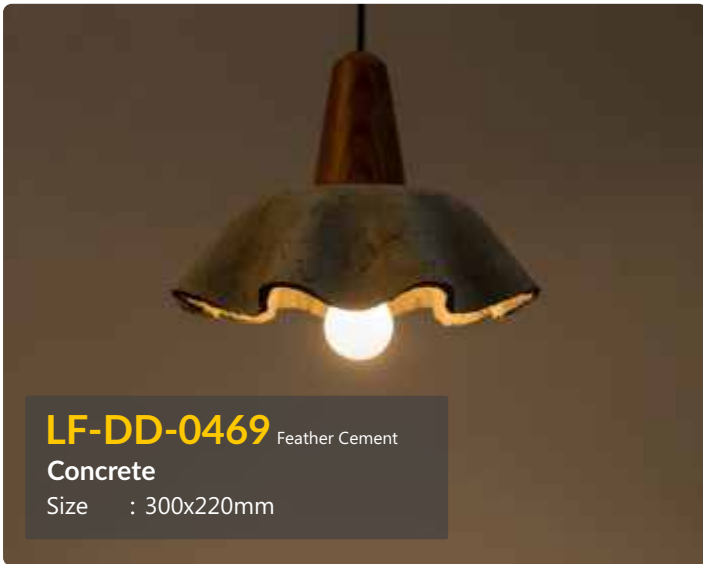

LF-DD-0469 Feather Cement
Concrete
Size : 300x220mm