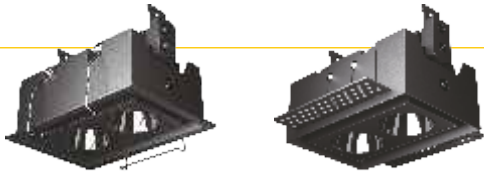

FRONT MAINTENANCE ADJUSTABLE LINEAR SERIES

New

Available Colour Temperature Range

4K

3K

LF-LL-2933 / 2935 Trim/Trimless

Power : 2x3w
Size : 112x79x72mm/102x109x72mm
Cutout : Ø103x70mm/103x74mm

Body Colour : White/Black   Module : White/Black
Light Source : Bridgelux
Colour Temp : 3K/4k
Reflector : Black,White
                  Black Chrome