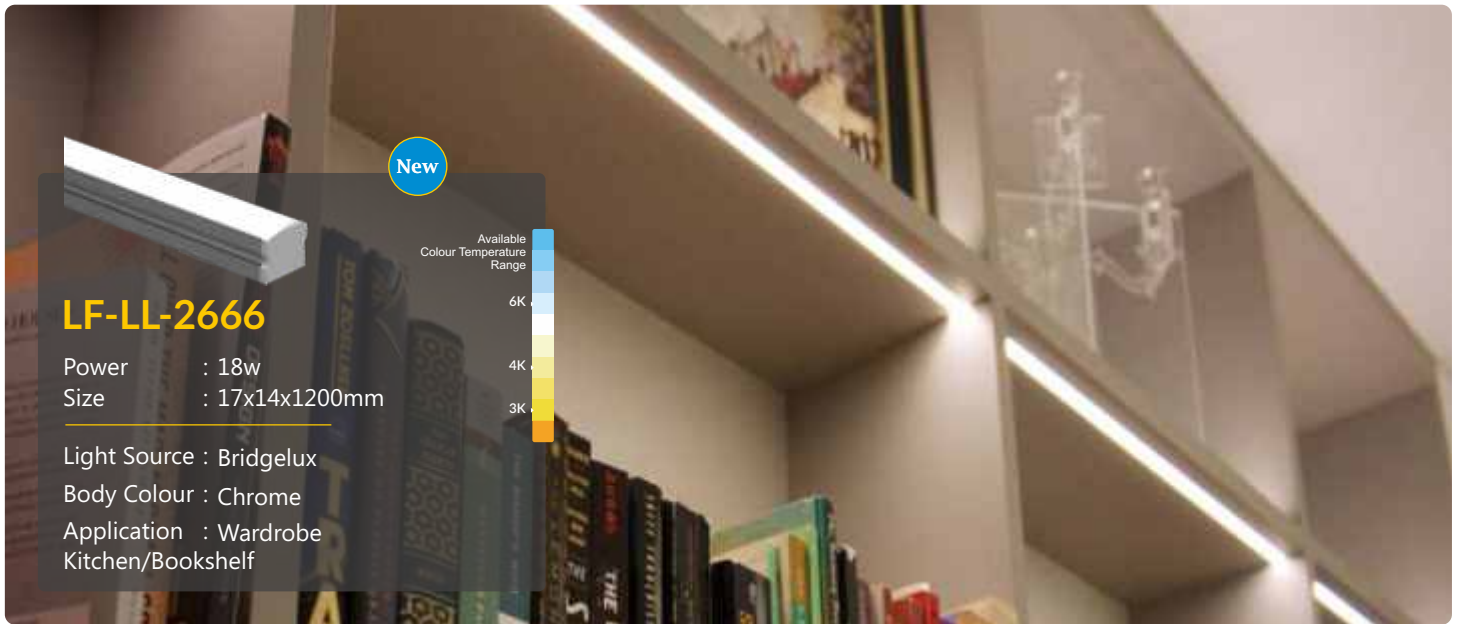

New

LF-LL-2666

Power : 18w
Size : 17x14x1200mm

Light Source : Bridgelux
Body Colour : Chrome
Application : Wardrobe
Kitchen/Bookshelf

Available Colour Temperature Range
6K
4K
3K

New

UPDOWN LIGHT

LF-LL-2650

Power : 40w
Size : 52x220x1200mm

Light Source : Bridgelux
Body Colour : Matt Black - Inside Orange
Colour Temp : 3k/4k/6k

Available Colour Temperature Range
6K
4K
3K

New

LF-LL-2660

Laser spots , Diffuser Cost will be extra.
As per design required.

Body Colour : Black
Size: 600mm profile
900mm profile
1200mm profile

Available Colour Temperature Range
6K
4K
3K

New

LF-LL-2662

Power : 42w
Size : 40x82x1200mm

Light Source : Bridgelux 3030 SMD
Body Colour : Black

Available Colour Temperature Range
6K
4K
3K