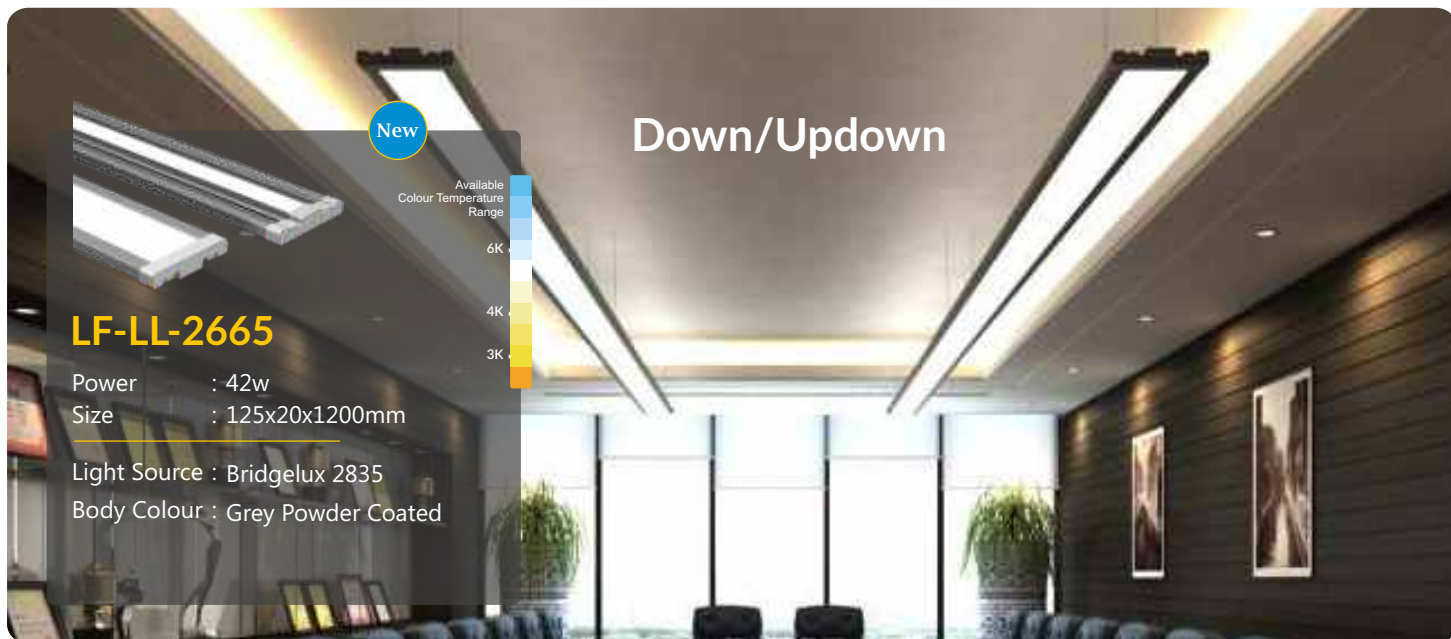

## LF-LL-2663

Power : 40w  
Size : 68x54x1200mm

Light Source : Bridgelux  
Body Colour : Anodised Aluminium  
Type : Linkable  
Trunking Lens

New

Available  
Colour Temperature  
Range

6K

4K

3K