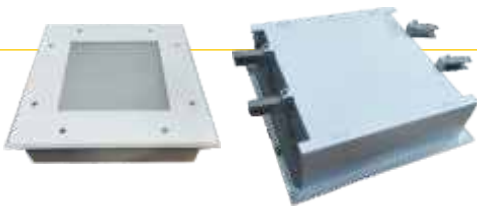

CLEAN ROOM LUMINAIRES

New

LF-LL-3205

Power : 24w
Cutout : 300 x 300mm

Material : Powder coated White
Housing : CRCA 0.50
Outer Frame : CRCA 0.8
Light Source : Bridgelux
Diffuser : PMMA
Driver : Fullham