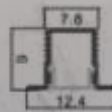

LF-LL-1785

Recessed Profile

Size : 12.5x9mm

Application : 8mm Recessed
Body Colour : Matt Aluminium
Standard
Length : 2 mtrs