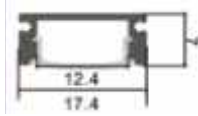

LF-LL-1790

Surface Profile

Size : 17.4x7mm

Application : 17mm Surface
Body Colour : Matt Aluminium
Standard
Length : 2 mtrs