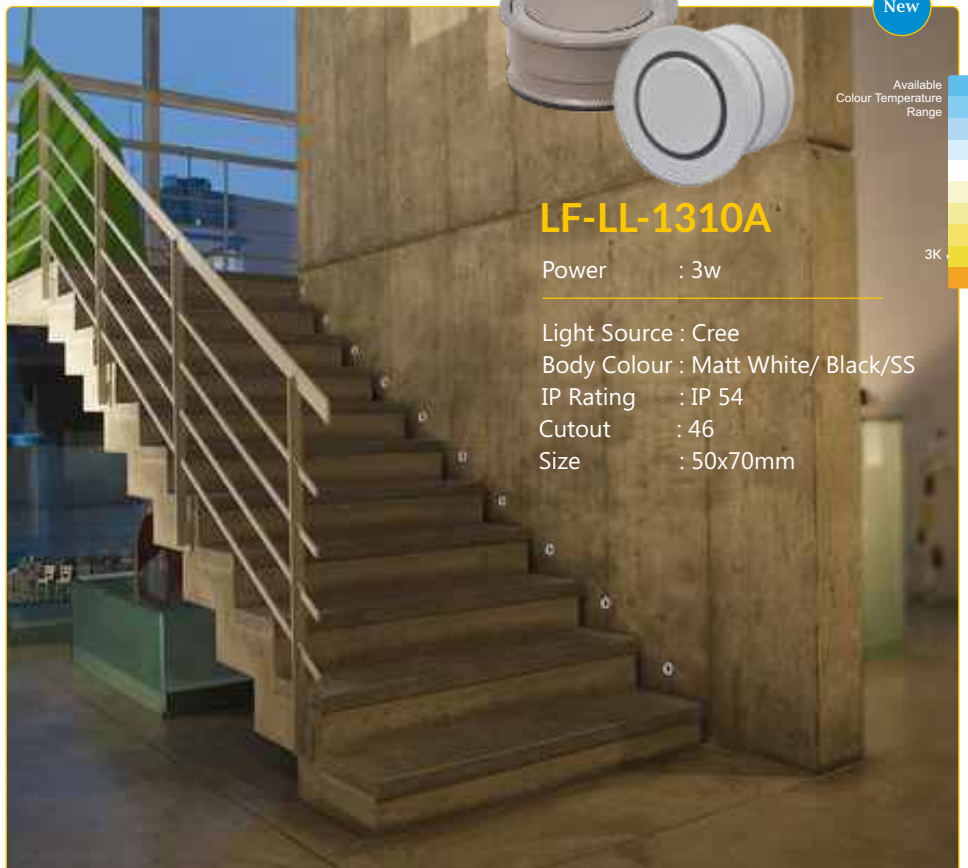

## LF-LL-730

Power : 3w

Light Source : Lumileds  
Size : 80x25mm  
Body Colour : Matt White  
IP Rating : IP 54  
Driver : Internal

**New**