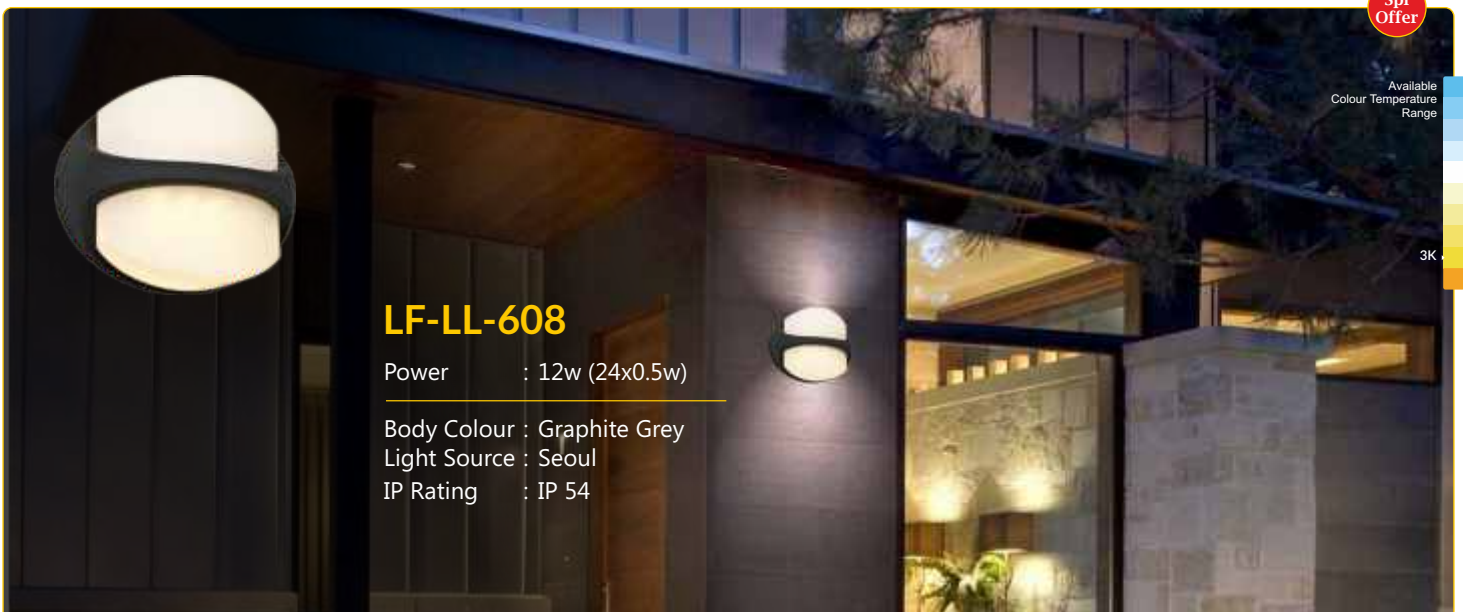

## LF-O-283

Power : 13w

Body Colour : Rust

Light Source : E-27 CFL/LED

IP Rating : IP 54

Spl Offer

Available Colour Temperature Range

3K