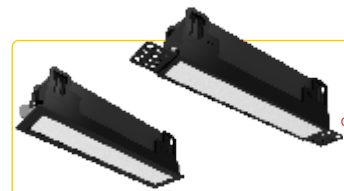

LF-LL-1489

Power : 4.2w SMD
Body Colour : White/Black
Light Source : Bridgelux
Colour Temp : 3K/4k
Beam Angle : 90°
Ø151x30mm

FRONT MAINTENANCE LINEAR SERIES